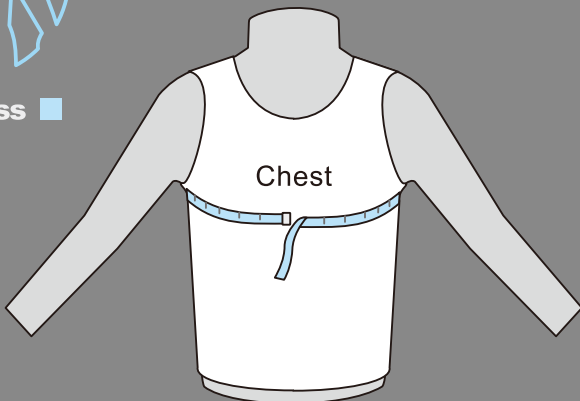

In order to optimize the heating performance of the thermalution, we strongly advise our customers to wear smaller fitted sizes of the thermalution. Please refer to the size chart below to find the recommended size of thermalution for you.

Short Sleeve ■

UNISEX

PSD05-B

	Chest - inch	Chest - cm
S	37" ~ 41"	94 cm ~ 104 cm
M	41" ~ 45"	104 cm ~ 114 cm
L	45" ~ 48"	114 cm ~ 122 cm
XL	48" ~ 52"	122 cm ~ 132 cm
XXL	52" ~ 56"	132 cm ~ 142 cm

Error value : ± 1 cm / 0.4 inch

Sleeveless ■

UNISEX

PSD07-B

	Chest - inch	Chest - cm
S	33" ~ 36"	84 cm ~ 91 cm
M	36" ~ 40"	91 cm ~ 102 cm
L	40" ~ 43"	102 cm ~ 109 cm