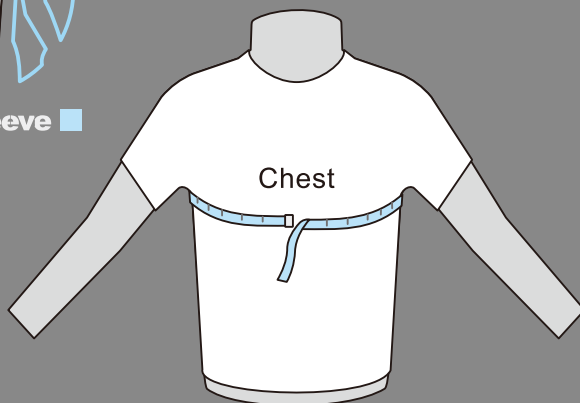

In order to optimize the heating performance of the thermalution, we strongly advise our customers to wear smaller fitted sizes of the thermalution. Please refer to the size chart below to find the recommended size of thermalution for you.

Short Sleeve ■

UNISEX

PSD05-B

	Chest - inch	Chest - cm
S	37" ~ 41"	94 cm ~ 104 cm
M	41" ~ 45"	104 cm ~ 114 cm
L	45" ~ 48"	114 cm ~ 122 cm
XL	48" ~ 52"	122 cm ~ 132 cm
XXL	52" ~ 56"	132 cm ~ 142 cm

Error value : ± 1 cm / 0.4 inch

Sleeveless ■

UNISEX

PSD07-B

	Chest - inch	Chest - cm
S	33" ~ 36"	84 cm ~ 91 cm
M	36" ~ 40"	91 cm ~ 102 cm
L	40" ~ 43"	102 cm ~ 109 cm